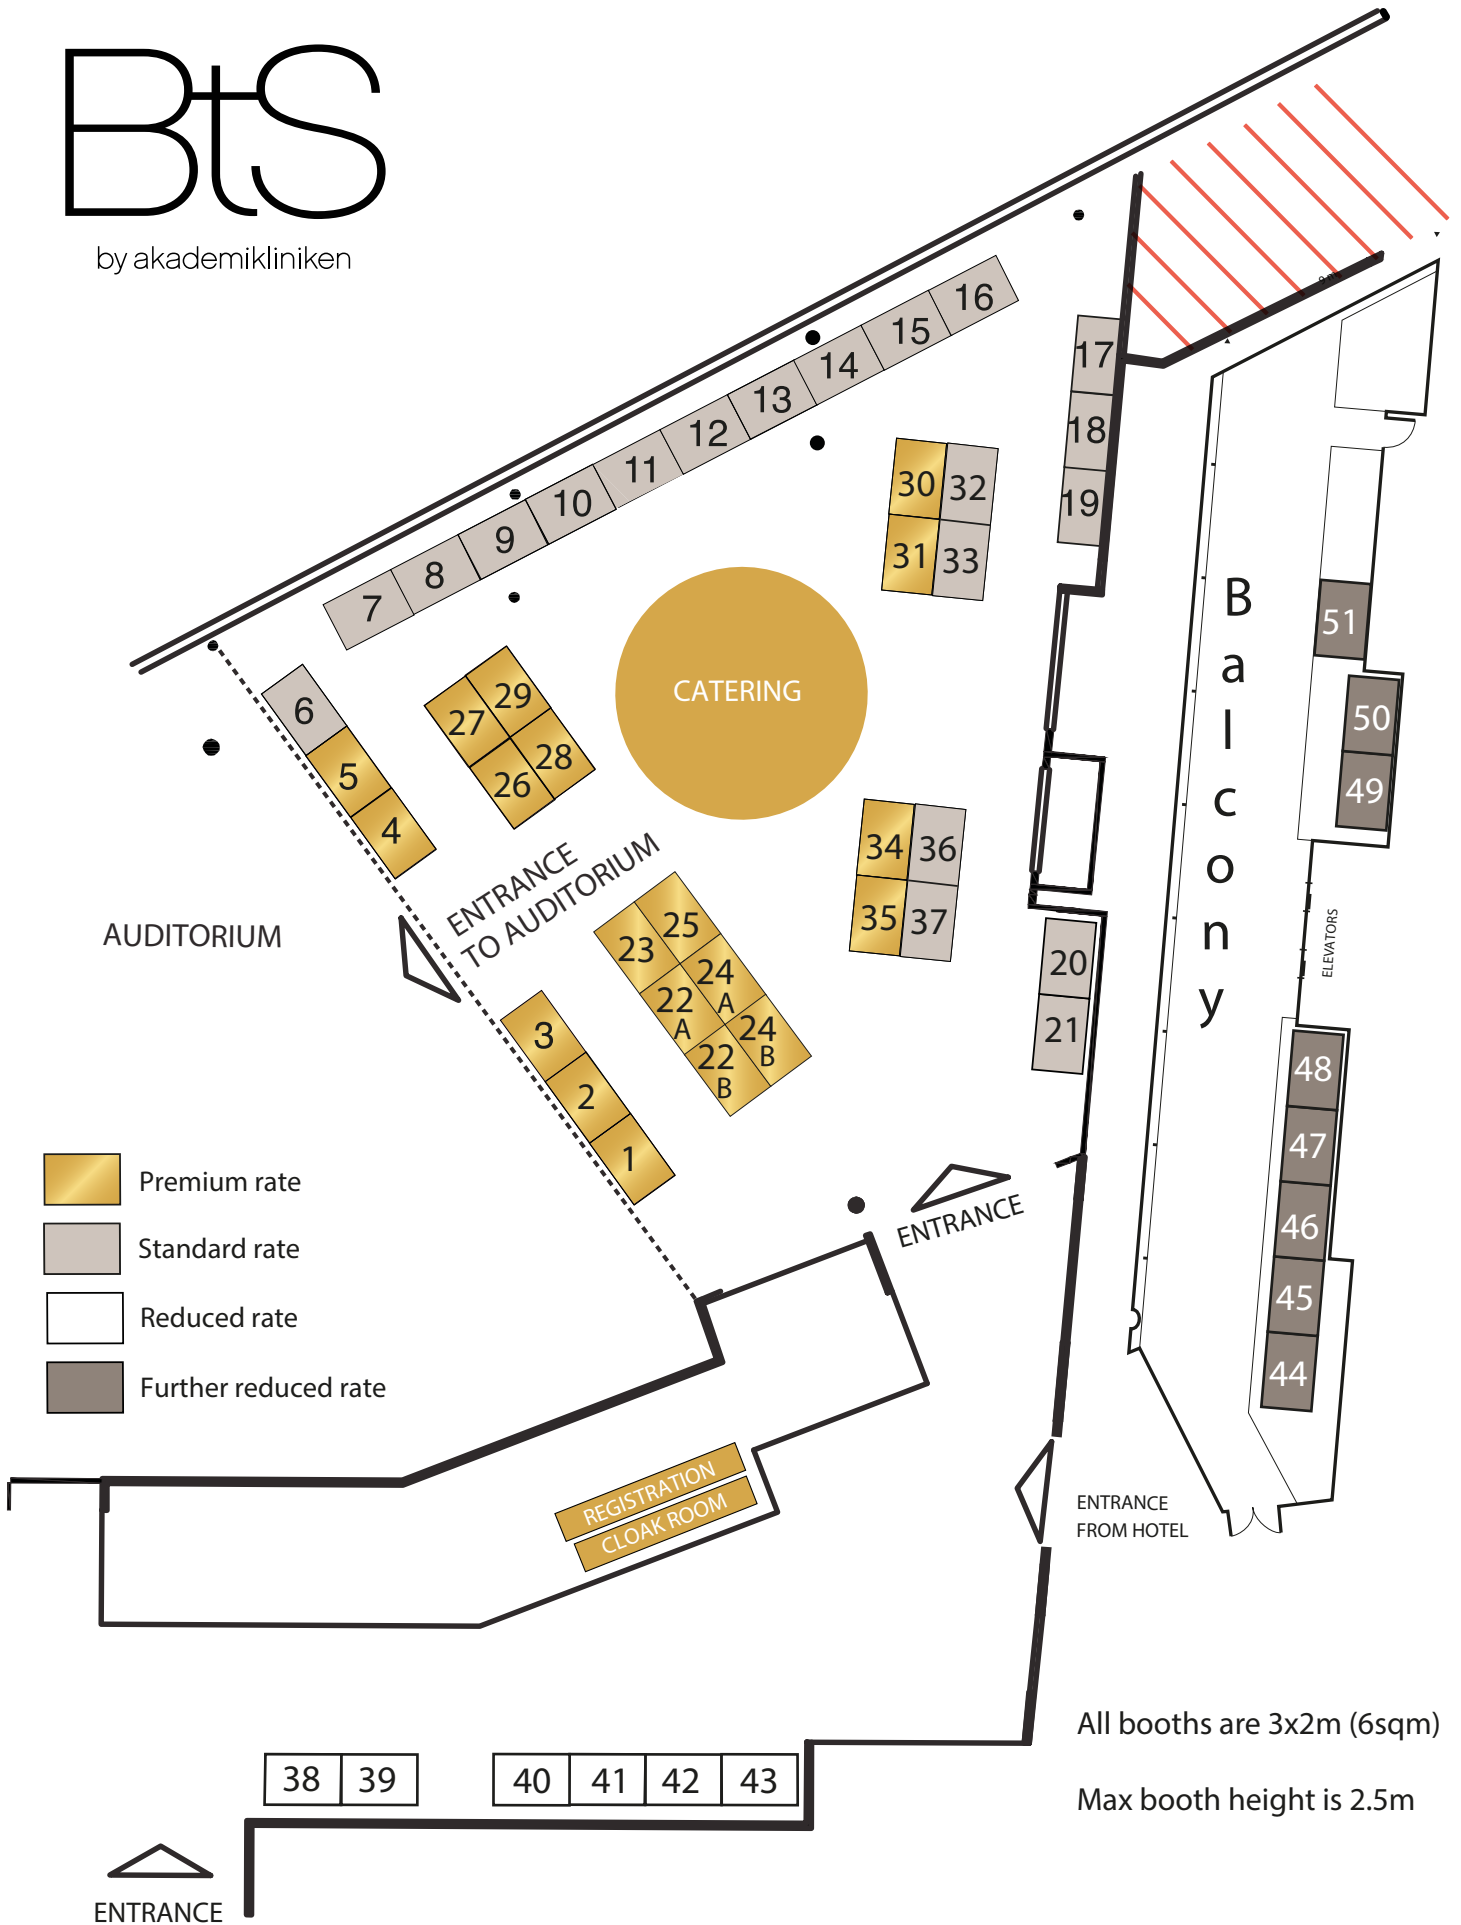

# BtS

by akademikliniken

All booths are 3x2m (6sqm)

Max booth height is 2.5m